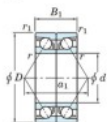

Deep groove ball bearing single row 7209-DB-JTEKT - 7209-DB-JTEKT

<https://www.123bearing.co.uk/bearing-housing/deep-groove-bearing/single-row/7209-db-jtekt>

Boundary dimensions

Bearing No.	Boundary dimensions(mm)					Basic load ratings(kN)		Fatigue load limit(kN)	factor	Limiting speeds(min-1)
	d	D	B	r1(mm)	r2(mm)	C_r	C_{0r}	f₀		
7209DB	45	85	38	1.1	0.6	80.5	57.2	3.7	-	6000

PRODUCT FEATURES

Brand	JTEKT
N° Ean13	4549250195006
Inside diameter	45 mm
Inside diameter	1.772" inch
Outside diameter	85 mm
Outside diameter	3.346" inch
Thickness	38 mm
Thickness	1.496" inch
Limiting speed	6000 rpm
Dynamic load	80.5 kN
Static load	57.2 kN
Packaging	1

contact@123bearing.co.uk

02038 087 274

CRT4 de Lesquin 60 Rue Du Haut De Sainghin 59273 Fretin FRANCE