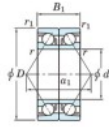

Deep groove ball bearing single row 7207-CDB-JTEKT - 7207-CDB-JTEKT

<https://www.123bearing.co.uk/bearing-housing/deep-groove-bearing/single-row/7207-cdb-jtekt>

Boundary dimensions

Bearing No.	Boundary dimensions (mm)						Basic load ratings (kN)		Fatigue load factor		Limiting speeds (min-1)
	d	D	B	r1 (mm)	r2 (mm)	Cr	C0r	lim1 (kN)	lim2		
7207CDB	35	72	34	1.1	0.6	65.1	43.5	3	14	Grease Lub. 9600	

PRODUCT FEATURES

Brand	JTEKT
N° Ean13	3616060644558
Inside diameter	35 mm
Inside diameter	1.378" inch
Outside diameter	72 mm
Outside diameter	2.835" inch
Thickness	34 mm
Thickness	1.339" inch
Limiting speed	9600 rpm
Dynamic load	65.1 kN
Static load	43.5 kN
Packaging	1

contact@123bearing.co.uk

02038 087 274

CRT4 de Lesquin 60 Rue Du Haut De Sainghin 59273 Fretin FRANCE