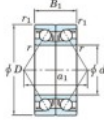

Deep groove ball bearing single row 7207-BDB-JTEKT - 7207-BDB-JTEKT

<https://www.123bearing.co.uk/bearing-housing/deep-groove-bearing/single-row/7207-bdb-jtekt>

Boundary dimensions

Bearing No.	Boundary dimensions(mm)						Basic load ratings(kN)		Fatigue	factor	Limiting
	d	D	B	r1(max)	r2(max)	r	Cr	C0r	load limit(kN)	f0	speeds(min-1)
7207BDB	35	72	34	1.1	0.6		54.9	36.9	2.25	-	5200

PRODUCT FEATURES

Brand	JTEKT
N° Ean13	4549250194214
Inside diameter	35 mm
Outside diameter	72 mm
Thickness	34 mm
Limiting speed	5200 rpm
Dynamic load	54.9 kN
Static load	36.9 kN
Packaging	1

contact@123bearing.co.uk

02038 087 274

CRT4 de Lesquin 60 Rue Du Haut De Sainghin 59273 Fretin FRANCE