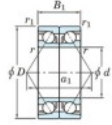

Deep groove ball bearing single row 7406-BDB-JTEKT - 7406-BDB-JTEKT

<https://www.123bearing.co.uk/bearing-housing/deep-groove-bearing/single-row/7406-bdb-jtekt>

Boundary dimensions

Bearing No.	Boundary dimensions(mm)						Basic load ratings(kN)		Fatigue	factor	Limiting speeds(min-1)
	d	D	B	r1(mm)	r2(mm)	r(mm)	C_r	C_{0r}	load limit(kN)		
7406BDB	30	90	46	1.5	1		96.3	58.6	4.15	0	Grease lub. 3900

PRODUCT FEATURES

Brand	JTEKT
N° Ean13	3616060644510
Inside diameter	30 mm
Outside diameter	90 mm
Thickness	46 mm
Limiting speed	3900 rpm
Dynamic load	96.3 kN
Static load	58.6 kN
Packaging	1

contact@123bearing.co.uk

02038 087 274

CRT4 de Lesquin 60 Rue Du Haut De Sainghin 59273 Fretin FRANCE