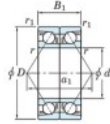

Deep groove ball bearing single row 7306-DB-JTEKT - 7306-DB-JTEKT

<https://www.123bearing.co.uk/bearing-housing/deep-groove-bearing/single-row/7306-db-jtekt>

Boundary dimensions

Bearing No.	Boundary dimensions(mm)						Basic load ratings(kN)		Fatigue load limit(kN)	factor	Limiting speeds(min-1)
	d	D	B	r1	r2	r	Cr	Cor			
7306DB	30	72	38	1.1	0.6		64.8	41.2	2.85	-	7300

PRODUCT FEATURES

Brand	JTEKT
N° Ean13	4549250199356
Inside diameter	30 mm
Outside diameter	72 mm
Thickness	38 mm
Limiting speed	7300 rpm
Dynamic load	64.8 kN
Static load	41.2 kN
Packaging	1

contact@123bearing.co.uk

02038 087 274

CRT4 de Lesquin 60 Rue Du Haut De Sainghin 59273 Fretin FRANCE