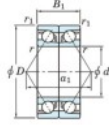

Deep groove ball bearing single row 7206-CDB-JTEKT - 7206-CDB-JTEKT

<https://www.123bearing.co.uk/bearing-housing/deep-groove-bearing/single-row/7206-cdb-jtekt>

Boundary dimensions

Bearing No.	Boundary dimensions(mm)					Basic load ratings(kN)		Fatigue load limit(kN)	factor	Limiting speeds(min-1)
	d	D	B	r1(mm)	r2(mm)	C_r	C_{0r}			
7206CDB	30	62	32	1	0.6	49.4	32	2.2	14	11000

PRODUCT FEATURES

Brand	JTEKT
N° Ean13	3616060644473
Inside diameter	30 mm
Outside diameter	62 mm
Thickness	32 mm
Limiting speed	11000 rpm
Dynamic load	49.4 kN
Static load	32 kN
Packaging	1

contact@123bearing.co.uk

02038 087 274

CRT4 de Lesquin 60 Rue Du Haut De Sainghin 59273 Fretin FRANCE