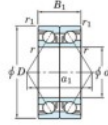

Deep groove ball bearing single row 7206-BDB-JTEKT - 7206-BDB-JTEKT

<https://www.123bearing.co.uk/bearing-housing/deep-groove-bearing/single-row/7206-bdb-jtekt>

Boundary dimensions

Bearing No.	Boundary dimensions(mm)					Basic load ratings(kN)		Fatigue	factor	Limiting speeds(min-1)
	d	D	B	r1(max)	r1(min)	Cy	C0y	load limit(kN)		
7206BDB	30	62	32	1	0.6	41.6	27.1	1.65	10	6100 Grease Lub.

PRODUCT FEATURES

Brand	JTEKT
N° Ean13	4549250193866
Inside diameter	30 mm
Inside diameter	1.181" inch
Outside diameter	62 mm
Outside diameter	2.441" inch
Thickness	32 mm
Thickness	1.26" inch
Limiting speed	6100 rpm
Dynamic load	41.6 kN
Static load	27.1 kN
Packaging	1

contact@123bearing.co.uk

02038 087 274

CRT4 de Lesquin 60 Rue Du Haut De Sainghin 59273 Fretin FRANCE