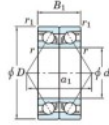

Deep groove ball bearing single row 7405-DB-JTEKT - 7405-DB-JTEKT

<https://www.123bearing.co.uk/bearing-housing/deep-groove-bearing/single-row/7405-db-jtekt>

Boundary dimensions

Bearing No.	Boundary dimensions (mm)					Basic load ratings (kN)		Fatigue load limit (kN)	factor	Limiting speeds (min-1)
	d	D	B	r (mm)	r1 (mm)	Cr	C0r	C0r		
7405DB	25	80	42	1.5	1	86.6	51.5	4	-	5100

PRODUCT FEATURES

Brand	JTEKT
N° Ean13	3616060644442
Inside diameter	25 mm
Inside diameter	0.984" inch
Outside diameter	80 mm
Outside diameter	3.15" inch
Thickness	42 mm
Thickness	1.654" inch
Limiting speed	5100 rpm
Dynamic load	86.6 kN
Static load	51.5 kN
Packaging	1

contact@123bearing.co.uk

02038 087 274

CRT4 de Lesquin 60 Rue Du Haut De Sainghin 59273 Fretin FRANCE