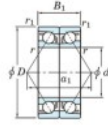

Deep groove ball bearing single row 7305-CDB-JTEKT - 7305-CDB-JTEKT

<https://www.123bearing.co.uk/bearing-housing/deep-groove-bearing/single-row/7305-cdb-jtekt>

Boundary dimensions

Bearing No.	Boundary dimensions(mm)						Basic load ratings(kN)		Fatigue load limit(kN)	factor	Limiting speeds(min-1)
	d	D	B	r1(mm)	r2(mm)	r	C_r	C_{0r}			
7305CDB	25	62	34	1.1	0.6		57	33.7	2.65	12.8	12000

PRODUCT FEATURES

Brand	JTEKT
N° Ean13	4549250221392
Inside diameter	25 mm
Outside diameter	62 mm
Thickness	34 mm
Limiting speed	12000 rpm
Dynamic load	57 kN
Static load	33.7 kN
Packaging	1

contact@123bearing.co.uk

02038 087 274

CRT4 de Lesquin 60 Rue Du Haut De Sainghin 59273 Fretin FRANCE