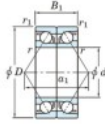

Deep groove ball bearing single row 7305-DB-JTEKT - 7305-DB-JTEKT

<https://www.123bearing.co.uk/bearing-housing/deep-groove-bearing/single-row/7305-db-jtekt>

Boundary dimensions

Bearing No.	Boundary dimensions(mm)						Basic load ratings(kN)		Fatigue load factor		Limiting speeds(min-1)	
	d	D	B	r1mm	r2mm	d1	Cr	C0r	C0	f0		Grease lub.
7305DB	25	62	34	1.1	0.6	53.6	31.6	2.35	-	-	8800	

PRODUCT FEATURES

Brand	JTEKT
N° Ean13	4549250199158
Inside diameter	25 mm
Outside diameter	62 mm
Thickness	34 mm
Limiting speed	8800 rpm
Dynamic load	53.6 kN
Static load	31.6 kN
Packaging	1

contact@123bearing.co.uk

02038 087 274

CRT4 de Lesquin 60 Rue Du Haut De Sainghin 59273 Fretin FRANCE