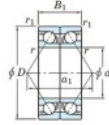

Deep groove ball bearing single row 7205-DB-JTEKT - 7205-DB-JTEKT

<https://www.123bearing.co.uk/bearing-housing/deep-groove-bearing/single-row/7205-db-jtekt>

Boundary dimensions

Bearing No.	Boundary dimensions(mm)					Basic load ratings(kN)		Fatigue load limit(kN)	factor	Limiting speeds(min-1)
	d	D	B	r1(max)	r1(min)	Cr	C0r	lim		
7205DB	25	52	30	1	0.6	32.9	20.6	1.35	-	9600

PRODUCT FEATURES

Brand	JTEKT
N° Ean13	4549250193668
Inside diameter	25 mm
Outside diameter	52 mm
Thickness	30 mm
Limiting speed	9600 rpm
Dynamic load	32.9 kN
Static load	20.6 kN
Packaging	1

contact@123bearing.co.uk

02038 087 274

CRT4 de Lesquin 60 Rue Du Haut De Sainghin 59273 Fretin FRANCE