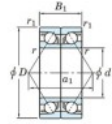

Deep groove ball bearing single row 7205-BDB-JTEKT - 7205-BDB-JTEKT

<https://www.123bearing.co.uk/bearing-housing/deep-groove-bearing/single-row/7205-bdb-jtekt>

Boundary dimensions

Bearing No.	Boundary dimensions(mm)					Basic load ratings(kN)		Fatigue	factor	Limiting speeds(min-1)
	d	D	B	r1(mm)	r2(mm)	C_r	C_{0r}	lim(kN)		
7205BDB	25	52	30	1	0.6	29.9	18.8	1.15	-	Grease lub 7300

PRODUCT FEATURES

Brand	JTEKT
N° Ean13	4549250193484
Inside diameter	25 mm
Outside diameter	52 mm
Thickness	30 mm
Limiting speed	7300 rpm
Dynamic load	29.9 kN
Static load	18.8 kN
Packaging	1

contact@123bearing.co.uk

02038 087 274

CRT4 de Lesquin 60 Rue Du Haut De Sainghin 59273 Fretin FRANCE