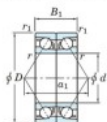

Deep groove ball bearing single row 7304-CDB-JTEKT - 7304-CDB-JTEKT

<https://www.123bearing.co.uk/bearing-housing/deep-groove-bearing/single-row/7304-cdb-jtekt>

Boundary dimensions

Bearing No.	Boundary dimensions (mm)						Basic load ratings (kN)		Fatigue load factor		Limiting speeds (min-1)
	d	D	B	r1 (max)	r2 (max)		Cv	C0v	f0	Grease Lub	
7304CDB	20	52	30	1.1	0.6		40.3	22.2	1.75	12.6	14000

PRODUCT FEATURES

Brand	JTEKT
N° Ean13	3616060644367
Inside diameter	20 mm
Outside diameter	52 mm
Thickness	30 mm
Limiting speed	14000 rpm
Dynamic load	40.3 kN
Static load	22.2 kN
Packaging	1

contact@123bearing.co.uk

02038 087 274

CRT4 de Lesquin 60 Rue Du Haut De Sainghin 59273 Fretin FRANCE