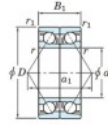

Deep groove ball bearing single row 7204-BDB-JTEKT - 7204-BDB-JTEKT

<https://www.123bearing.co.uk/bearing-housing/deep-groove-bearing/single-row/7204-bdb-jtekt>

Boundary dimensions

Bearing No.	Boundary dimensions(mm)					Basic load ratings(kN)		Fatigue load limit(kN) C₁₀	factor f₀	Limiting speeds(min-1) Grease lub
	d	D	B	r1(mm)	r2(mm)	C_r	C_{0r}			
7204DB	20	47	28	1	0.6	31.2	18.3	1.25	-	11000

PRODUCT FEATURES

Brand	JTEKT
N° Ean13	4549250193095
Inside diameter	20 mm
Outside diameter	47 mm
Thickness	28 mm
Limiting speed	8000 rpm
Dynamic load	28.6 kN
Static load	16.8 kN
Packaging	1

contact@123bearing.co.uk

02038 087 274

CRT4 de Lesquin 60 Rue Du Haut De Sainghin 59273 Fretin FRANCE