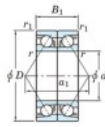

Deep groove ball bearing single row 7303-BDB-JTEKT - 7303-BDB-JTEKT

<https://www.123bearing.co.uk/bearing-housing/deep-groove-bearing/single-row/7303-bdb-jtekt>

Boundary dimensions

Bearing No.	Boundary dimensions(mm)					Basic load ratings(kN)		Fatigue load factor	Limiting speeds(min-1)
	d	D	B	r1(max)	r2(max)	C_r	C_{0r}		
7303BDB	17	47	28	1	0.6	30.1	16.2	1.15	8800 Grease lub.

PRODUCT FEATURES

Brand	JTEKT
N° Ean13	4549250291357
Inside diameter	17 mm
Outside diameter	47 mm
Thickness	28 mm
Limiting speed	8800 rpm
Dynamic load	30.1 kN
Static load	16.2 kN
Packaging	1

contact@123bearing.co.uk

02038 087 274

CRT4 de Lesquin 60 Rue Du Haut De Sainghin 59273 Fretin FRANCE