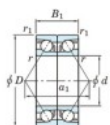

Deep groove ball bearing single row 7203-CDB-JTEKT - 7203-CDB-JTEKT

<https://www.123bearing.co.uk/bearing-housing/deep-groove-bearing/single-row/7203-cdb-jtekt>

Boundary dimensions

Bearing No.	Boundary dimensions(mm)					Basic load ratings(kN)		Fatigue	factor	Limiting speeds(min-1)
	d	D	B	r1(mm)	r2(mm)	Cr	C0r	lim(kN)		
7203CDB	17	40	24	0.6	0.3	22.1	11.8	0.88	13.4	18000 Grease lub.

PRODUCT FEATURES

Brand	JTEKT
N° Ean13	3616060644275
Inside diameter	17 mm
Outside diameter	40 mm
Thickness	24 mm
Limiting speed	18000 rpm
Dynamic load	22.1 kN
Static load	11.8 kN
Packaging	1

contact@123bearing.co.uk

02038 087 274

CRT4 de Lesquin 60 Rue Du Haut De Sainghin 59273 Fretin FRANCE