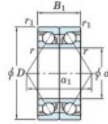

Deep groove ball bearing single row 7202-CDB-JTEKT - 7202-CDB-JTEKT

<https://www.123bearing.co.uk/bearing-housing/deep-groove-bearing/single-row/7202-cdb-jtekt>

Boundary dimensions

Bearing No.	Boundary dimensions(mm)					Basic load ratings(kN)		Fatigue load factor		Limiting speeds(min-1)
	d	D	B	r1(mm)	r2(mm)	Cr	C0r	lim1(kN)	lim2	
7202CDB	15	35	22	0.6	0.3	17.6	9.15	0.68	13.3	Grease Lub. 20000

PRODUCT FEATURES

Brand	JTEKT
N° Ean13	3616060644237
Inside diameter	15 mm
Outside diameter	35 mm
Thickness	22 mm
Limiting speed	20000 rpm
Dynamic load	17.6 kN
Static load	9.15 kN
Packaging	1

contact@123bearing.co.uk

02038 087 274

CRT4 de Lesquin 60 Rue Du Haut De Sainghin 59273 Fretin FRANCE