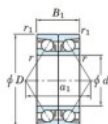

Deep groove ball bearing single row 7202-BDB-JTEKT - 7202-BDB-JTEKT

<https://www.123bearing.co.uk/bearing-housing/deep-groove-bearing/single-row/7202-bdb-jtekt>

Boundary dimensions

Bearing No.	Boundary dimensions (mm)					Basic load ratings (kN)		Fatigue load limit (kN)	factor	Limiting speeds (min-1)
	d	D	B	r1 (mm)	r2 (mm)	Cr	Cor	lim	sg	Grease lub
7202BDB	15	35	22	0.6	0.3	15.1	7.85	0.52	-	11000

PRODUCT FEATURES

Brand	JTEKT
N° Ean13	4549250192470
Inside diameter	15 mm
Outside diameter	35 mm
Thickness	22 mm
Limiting speed	11000 rpm
Dynamic load	15.1 kN
Static load	7.85 kN
Packaging	1

contact@123bearing.co.uk

02038 087 274

CRT4 de Lesquin 60 Rue Du Haut De Sainghin 59273 Fretin FRANCE