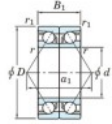

Deep groove ball bearing single row 7201-CDB-JTEKT - 7201-CDB-JTEKT

<https://www.123bearing.co.uk/bearing-housing/deep-groove-bearing/single-row/7201-cdb-jtekt>

Boundary dimensions

Bearing No.	Boundary dimensions (mm)						Basic load ratings (kN)		Fatigue load factor	Limiting speeds (min-1)
	d	D	B	r1 (mm)	r2 (mm)	Cr	C0r	lim (kN)		
7201CDB	12	32	20	0.6	0.3	17.2	8.55	0.67	12.5	Groove 1.6 24000

PRODUCT FEATURES

Brand	JTEKT
N° Ean13	3616060644190
Inside diameter	12 mm
Outside diameter	32 mm
Thickness	20 mm
Limiting speed	24000 rpm
Dynamic load	17.2 kN
Static load	8.55 kN
Packaging	1

contact@123bearing.co.uk

02038 087 274

CRT4 de Lesquin 60 Rue Du Haut De Sainghin 59273 Fretin FRANCE