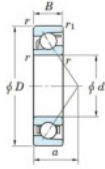

Deep groove ball bearing single row 7076-FY-JTEKT - 7076-FY-JTEKT

<https://www.123bearing.co.uk/bearing-housing/deep-groove-bearing/single-row/7076-fy-jtekt>

Boundary dimensions

Single row angular bearing

| Bearing No. | Boundary dimensions(mm) | | | | | | Basic load ratings(kN) | | Fatigue load limit(kN) | | factor | Limiting speeds(min-1) Grease lub. |
|-------------|-------------------------|-----|----|--------|--------|-----|------------------------|----|------------------------|---|--------|---------------------------------------|
| | d | D | B | r1(mm) | r2(mm) | Cr | Cor | Cu | fu | | | |
| 7076 FY | 380 | 560 | 82 | 5 | 2 | 660 | 966 | 23 | - | - | 940 | |

PRODUCT FEATURES

| | |
|------------------|---------------|
| Brand | JTEKT |
| N° Ean13 | 3616060644091 |
| Inside diameter | 380 mm |
| Inside diameter | 14.961" inch |
| Outside diameter | 560 mm |
| Outside diameter | 22.047" inch |
| Thickness | 82 mm |
| Thickness | 3.228" inch |
| Limiting speed | 940 rpm |
| Dynamic load | 660 kN |
| Static load | 966 kN |
| Packaging | 1 |