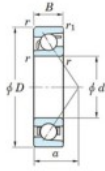

Deep groove ball bearing single row 7076-B-FY-JTEKT - 7076-B-FY-JTEKT

<https://www.123bearing.co.uk/bearing-housing/deep-groove-bearing/single-row/7076-b-fy-jtekt>

Boundary dimensions

Single row angular bearing

Bearing No.	Boundary dimensions(mm)					Basic load ratings(kN)		Fatigue load limit(kN)		factor f0	Limiting speed(min-1) Grease lub.
	d	D	B	r1(mm)	r2(mm)	Cr	C0r	C0			
7076B FY	380	560	82	5	2	590	870	20.7	-	-	700

PRODUCT FEATURES

Brand	JTEKT
N° Ean13	3616060644084
Inside diameter	380 mm
Outside diameter	560 mm
Thickness	82 mm
Limiting speed	700 rpm
Dynamic load	590 kN
Static load	870 kN
Packaging	1

contact@123bearing.co.uk