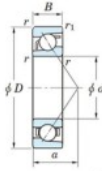

## Deep groove ball bearing single row 7060-FY-JTEKT - 7060-FY-JTEKT

<https://www.123bearing.co.uk/bearing-housing/deep-groove-bearing/single-row/7060-fy-jtekt>

Boundary dimensions

Single row angular bearing

Bearing No.	Boundary dimensions(mm)					Basic load ratings(kN)		Fatigue load limit(kN)		factor	Limiting speed(min <sup>-1</sup> ) Grease Lub.
	d	D	B	r1(mm)	r1(mm)	Cr	Cor	Cu	C0		
7060 FY	300	460	74	4	1.5	533	680	18	-	-	1300

## PRODUCT FEATURES

Brand	JTEKT
N° Ean13	3616060644015
Inside diameter	300 mm
Outside diameter	460 mm
Thickness	74 mm
Limiting speed	1300 rpm
Dynamic load	533 kN
Static load	680 kN
Packaging	1

[contact@123bearing.co.uk](mailto:contact@123bearing.co.uk)