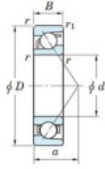

Deep groove ball bearing single row 7060-B-FY-JTEKT - 7060-B-FY-JTEKT

<https://www.123bearing.co.uk/bearing-housing/deep-groove-bearing/single-row/7060-b-fy-jtekt>

Boundary dimensions

Single row angular bearing

Bearing No.	Boundary dimensions(mm)					Basic load ratings(kN)		Fatigue load limit(kN)		factor	Limiting speeds(min-1) Grease lub.
	d	D	B	r(max)	r1(min)	Cr	Cor	Cu	fu		
7060B FY	300	460	74	4	1.5	478	613	16.3	-	-	960

PRODUCT FEATURES

Brand	JTEKT
N° Ean13	3616060643902
Inside diameter	300 mm
Outside diameter	460 mm
Thickness	74 mm
Limiting speed	960 rpm
Dynamic load	478 kN
Static load	613 kN
Packaging	1

contact@123bearing.co.uk