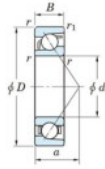

## Deep groove ball bearing single row 7056-FY-JTEKT - 7056-FY-JTEKT

<https://www.123bearing.co.uk/bearing-housing/deep-groove-bearing/single-row/7056-fy-jtekt>

Boundary dimensions

Single row angular bearing

Bearing No.	Boundary dimensions(mm)					Basic load ratings(kN)		Fatigue load limit(kN)		factor	Limiting speeds(min-1) Grease lub.
	d	D	B	r(mm)	r1(mm)	Cr	Cor	Cu	10		
7056 FY	280	420	65	4	1.5	415	507	14	-		1400

## PRODUCT FEATURES

Brand	JTEKT
N° Ean13	3616060643896
Inside diameter	280 mm
Outside diameter	420 mm
Thickness	65 mm
Limiting speed	1400 rpm
Dynamic load	415 kN
Static load	507 kN
Packaging	1

[contact@123bearing.co.uk](mailto:contact@123bearing.co.uk)