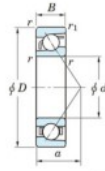

## Deep groove ball bearing single row 7056-B-FY-JTEKT - 7056-B-FY-JTEKT

<https://www.123bearing.co.uk/bearing-housing/deep-groove-bearing/single-row/7056-b-fy-jtekt>

Boundary dimensions

Single row angular bearing

Bearing No.	Boundary dimensions(mm)					Basic load ratings(kN)		Fatigue load limit(kN)		factor (f)	Limiting speed(min-1) Grease lub.
	d	D	B	r1(max)	r2(max)	Cr	C0r	Cu	C0u		
7056B FY	280	420	65	4	1.5	384	453	13.1	-	-	1100

## PRODUCT FEATURES

Brand	JTEKT
N° Ean13	3616060643889
Inside diameter	280 mm
Outside diameter	420 mm
Thickness	65 mm
Limiting speed	1100 rpm
Dynamic load	384 kN
Static load	453 kN
Packaging	1

[contact@123bearing.co.uk](mailto:contact@123bearing.co.uk)