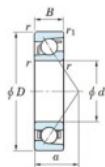

Deep groove ball bearing single row 7248-FY-JTEKT - 7248-FY-JTEKT

<https://www.123bearing.co.uk/bearing-housing/deep-groove-bearing/single-row/7248-fy-jtekt>

Boundary dimensions

Single row angular bearing

Bearing No.	Boundary dimensions(mm)					Basic load ratings(kN)		Fatigue load limit(kN)		factor	Limiting speed(min-1) (Grease lub.)
	d	D	B	r(mm)	r1(r2)(mm)	Cr	C0r	Cu	10		
7248 FY	240	440	72	4	1.5	504	595	16.7	-	-	1500

PRODUCT FEATURES

Brand	JTEKT
N° Ean13	3616060643858
Inside diameter	240 mm
Inside diameter	9.449" inch
Outside diameter	440 mm
Outside diameter	17.323" inch
Thickness	72 mm
Thickness	2.835" inch
Limiting speed	1500 rpm
Dynamic load	504 kN
Static load	595 kN
Packaging	1