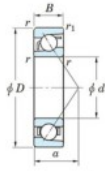

## Deep groove ball bearing single row 7048-B-FY-JTEKT - 7048-B-FY-JTEKT

<https://www.123bearing.co.uk/bearing-housing/deep-groove-bearing/single-row/7048-b-fy-jtekt>

Boundary dimensions

Single row angular bearing

Bearing No.	Boundary dimensions(mm)					Basic load ratings(kN)		Fatigue load limit(kN)		factor	Limiting speeds(min-1) Grease lub.
	d	D	B	r(mm)	r1(r2)(mm)	Cr	Cor	Cu	10		
7048B FY	240	360	56	3	1.1	325	338	11.1	-	-	1300

## PRODUCT FEATURES

Brand	JTEKT
N° Ean13	3616060643834
Inside diameter	240 mm
Outside diameter	360 mm
Thickness	56 mm
Limiting speed	1300 rpm
Dynamic load	325 kN
Static load	338 kN
Packaging	1

[contact@123bearing.co.uk](mailto:contact@123bearing.co.uk)