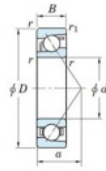

## Deep groove ball bearing single row 7044-B-FY-JTEKT - 7044-B-FY-JTEKT

<https://www.123bearing.co.uk/bearing-housing/deep-groove-bearing/single-row/7044-b-fy-jtekt>

Boundary dimensions

Single row angular bearing

Bearing No.	Boundary dimensions (mm)					Basic load ratings (kN)		Fatigue load limit (kN)		Limiting speed (min-1) Grease lub.
	d	D	B	r (mm)	r1 (mm)	Cr	C0r	C0	f0	
7044B FY	220	340	56	3	1.1	299	318	9.8	-	1400

## PRODUCT FEATURES

Brand	JTEKT
N° Ean13	3616060643797
Inside diameter	220 mm
Outside diameter	340 mm
Thickness	56 mm
Limiting speed	1400 rpm
Dynamic load	299 kN
Static load	318 kN
Packaging	1

[contact@123bearing.co.uk](mailto:contact@123bearing.co.uk)