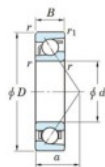

Deep groove ball bearing single row 7240-FY-JTEKT - 7240-FY-JTEKT

<https://www.123bearing.co.uk/bearing-housing/deep-groove-bearing/single-row/7240-fy-jtekt>

Boundary dimensions

Single row angular bearing

Bearing No.	Boundary dimensions(mm)					Basic load ratings(kN)		Fatigue load limits(kN)		factor	Limiting speeds(min-1) Grease lub.
	d	D	B	r(mm)	r1(mm)	Cr	Cor	Cu			
7240 FY	200	360	58	4	1.5	405	423	13.1	-	1900	

PRODUCT FEATURES

Brand	JTEKT
N° Ean13	3616060643759
Inside diameter	200 mm
Outside diameter	360 mm
Thickness	58 mm
Limiting speed	1900 rpm
Dynamic load	405 kN
Static load	423 kN
Packaging	1

contact@123bearing.co.uk