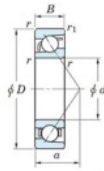

Deep groove ball bearing single row 7240-B-FY-JTEKT - 7240-B-FY-JTEKT

<https://www.123bearing.co.uk/bearing-housing/deep-groove-bearing/single-row/7240-b-fy-jtekt>

Boundary dimensions

Single row angular bearing

Bearing No.	Boundary dimensions(mm)					Basic load ratings(kN)		Fatigue load limit(kN)		factor	Limiting speeds(min-1) (Grease lub.)
	d	D	B	r1(mm)	r2(mm)	Cr	C0r	Cu	fu		
7240B FY	200	360	58	4	1.5	365	384	11.9	-	-	1400

PRODUCT FEATURES

Brand	JTEKT
N° Ean13	3616060643742
Inside diameter	200 mm
Outside diameter	360 mm
Thickness	58 mm
Limiting speed	1400 rpm
Dynamic load	365 kN
Static load	384 kN
Packaging	1

contact@123bearing.co.uk