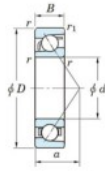

## Deep groove ball bearing single row 7040-FY-JTEKT - 7040-FY-JTEKT

<https://www.123bearing.co.uk/bearing-housing/deep-groove-bearing/single-row/7040-fy-jtekt>

Boundary dimensions

Single row angular bearing

Bearing No.	Boundary dimensions(mm)						Basic load ratings(kN)		Fatigue load limit(kN)		Limiting speed(min-1)
	d	D	B	r (mm)	r1 (mm)	Cr	C0r	Cu	fu	Grease lub.	
7040 FY	200	310	51	2.1	1.1	304	309	10	-	2100	

## PRODUCT FEATURES

Brand	JTEKT
N° Ean13	3616060643728
Inside diameter	200 mm
Outside diameter	310 mm
Thickness	51 mm
Limiting speed	2100 rpm
Dynamic load	304 kN
Static load	309 kN
Packaging	1

[contact@123bearing.co.uk](mailto:contact@123bearing.co.uk)