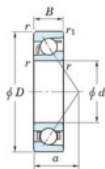

Deep groove ball bearing single row 7238-B-FY-JTEKT - 7238-B-FY-JTEKT

<https://www.123bearing.co.uk/bearing-housing/deep-groove-bearing/single-row/7238-b-fy-jtekt>

Boundary dimensions

Single row angular bearing

Bearing No.	Boundary dimensions(mm)					Basic load ratings(kN)		Fatigue load limit(kN)		factor	Limiting speed(min-1) Grease lub.
	d	D	B	r1(mm)	r2(mm)	Cr	Cor	Cu	fu		
7238B FY	190	340	55	4	1.5	341	353	11.2	-	-	1500

PRODUCT FEATURES

Brand	JTEKT
N° Ean13	3616060643650
Inside diameter	190 mm
Inside diameter	7.48" inch
Outside diameter	340 mm
Outside diameter	13.386" inch
Thickness	55 mm
Thickness	2.165" inch
Limiting speed	1500 rpm
Dynamic load	341 kN
Static load	353 kN
Packaging	1