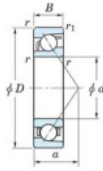

Deep groove ball bearing single row 7038-C-FY-JTEKT - 7038-C-FY-JTEKT

<https://www.123bearing.co.uk/bearing-housing/deep-groove-bearing/single-row/7038-c-fy-jtekt>

Boundary dimensions

Single row angular bearing

Bearing No.	Boundary dimensions(mm)					Basic load ratings(kN)		Fatigue load limits(kN)		Limiting factor	
	d	D	B	r1(mm)	r2(mm)	Cr	C0r	Cu	f0	speeds(min-1) Grease lub.	
7038C FY	190	290	46	2.1	1.1	299	293	10.6	15.9	3100	

PRODUCT FEATURES

Brand	JTEKT
N° Ean13	3616060643643
Inside diameter	190 mm
Outside diameter	290 mm
Thickness	46 mm
Limiting speed	3100 rpm
Dynamic load	299 kN
Static load	293 kN
Packaging	1

contact@123bearing.co.uk