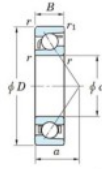

Deep groove ball bearing single row 7038-B-FY-JTEKT - 7038-B-FY-JTEKT

<https://www.123bearing.co.uk/bearing-housing/deep-groove-bearing/single-row/7038-b-fy-jtekt>

Boundary dimensions

123 BEARING

Single row angular bearing

Bearing No.	Boundary dimensions(mm)					Basic load ratings(kN)		Fatigue load	factor	Limiting
	d	D	B	r1(mm)	r2(mm)	Cr	C0r	Cu	f0	speeds(min-1) (Grease lub.)
7038B FY	190	290	46	2.1	1.1	243	241	8.15	-	1700

PRODUCT FEATURES

Brand	JTEKT
N° Ean13	3616060643629
Inside diameter	190 mm
Outside diameter	290 mm
Thickness	46 mm
Limiting speed	1700 rpm
Dynamic load	243 kN
Static load	241 kN
Packaging	1

contact@123bearing.co.uk