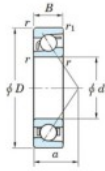

Deep groove ball bearing single row 7938-C-FY-JTEKT - 7938-C-FY-JTEKT

<https://www.123bearing.co.uk/bearing-housing/deep-groove-bearing/single-row/7938-c-fy-jtekt>

Boundary dimensions

Single row angular bearing

Bearing No.	Boundary dimensions(mm)						Basic load ratings(kN)		Fatigue load factor		Limiting speeds(min-1)
	d	D	B	r(mm)	r1(mm)	r2(mm)	Cr	CDr	Cu	S0	Grease lub.
7938C FY	190	260	33	2	1		198	197	6.85	16.5	3300

PRODUCT FEATURES

Brand	JTEKT
N° Ean13	3616060643612
Inside diameter	190 mm
Outside diameter	260 mm
Thickness	33 mm
Limiting speed	3300 rpm
Dynamic load	198 kN
Static load	197 kN
Packaging	1

contact@123bearing.co.uk