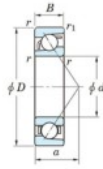

Deep groove ball bearing single row 7336-FY-JTEKT - 7336-FY-JTEKT

<https://www.123bearing.co.uk/bearing-housing/deep-groove-bearing/single-row/7336-fy-jtekt>

Boundary dimensions

Single row angular bearing

Bearing No.	Boundary dimensions(mm)					Basic load ratings(kN)		Fatigue load limit(kN)		factor	Limiting speeds(min-1) Grease lub.
	d	D	B	r (mm)	r1 (mm)	Cr	Cor	Cu	Co		
7336 FY	180	380	75	4	1.5	512	534	16.5	-	-	1900

PRODUCT FEATURES

Brand	JTEKT
N° Ean13	3616060643605
Inside diameter	180 mm
Inside diameter	7.087" inch
Outside diameter	380 mm
Outside diameter	14.961" inch
Thickness	75 mm
Thickness	2.953" inch
Limiting speed	1900 rpm
Dynamic load	512 kN
Static load	534 kN
Packaging	1