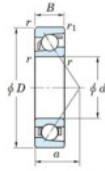

Deep groove ball bearing single row 7336-B-FY-JTEKT - 7336-B-FY-JTEKT

<https://www.123bearing.co.uk/bearing-housing/deep-groove-bearing/single-row/7336-b-fy-jtekt>

Boundary dimensions

Single row angular bearing

Bearing No.	Boundary dimensions(mm)					Basic load ratings(kN)		Fatigue load limit(kN)		factor	Limiting speeds(min-1) Grease lub.
	d	D	B	r1(mm)	r1(mm)	Cr	C0r	C0	FD		
7336B FY	180	380	75	4	1.5	466	488	15.1	-	-	1400

PRODUCT FEATURES

Brand	JTEKT
N° Ean13	3616060643599
Inside diameter	180 mm
Inside diameter	7.087" inch
Outside diameter	380 mm
Outside diameter	14.961" inch
Thickness	75 mm
Thickness	2.953" inch
Limiting speed	1400 rpm
Dynamic load	466 kN
Static load	488 kN
Packaging	1