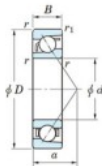

Deep groove ball bearing single row 7236-FY-JTEKT - 7236-FY-JTEKT

<https://www.123bearing.co.uk/bearing-housing/deep-groove-bearing/single-row/7236-fy-jtekt>

Boundary dimensions

Single row angular bearing

Bearing No.	Boundary dimensions(mm)					Basic load ratings(kN)		Fatigue load limit(kN)		factor	Limiting speed(min-1) (Grease lub.)
	d	D	B	r1(mm)	r2(mm)	C _r	C _{0r}	C _u	C ₁₀		
7236 FY	180	320	52	4	1.5	367	362	11.8	-	-	2200

PRODUCT FEATURES

Brand	JTEKT
N° Ean13	3616060643575
Inside diameter	180 mm
Outside diameter	320 mm
Thickness	52 mm
Limiting speed	2200 rpm
Dynamic load	367 kN
Static load	362 kN
Packaging	1

contact@123bearing.co.uk