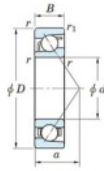

Deep groove ball bearing single row 7236-B-FY-JTEKT - 7236-B-FY-JTEKT

<https://www.123bearing.co.uk/bearing-housing/deep-groove-bearing/single-row/7236-b-fy-jtekt>

Boundary dimensions

Single row angular bearing

Bearing No.	Boundary dimensions(mm)					Basic load ratings(kN)		Fatigue load limit(kN)		factor sp	Limiting speeds(min-1) Grease lub.
	d	D	B	r(mm)	r1(mm)	Cr	Cor	Cu	Cu		
7236B FY	180	320	52	4	1.5	331	329	10.7	-	-	1600

PRODUCT FEATURES

Brand	JTEKT
N° Ean13	3616060643568
Inside diameter	180 mm
Outside diameter	320 mm
Thickness	52 mm
Limiting speed	1600 rpm
Dynamic load	331 kN
Static load	329 kN
Packaging	1

contact@123bearing.co.uk