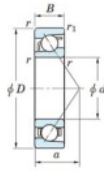

Deep groove ball bearing single row 7236-B-FY-JTEKT - 7236-B-FY-JTEKT

<https://www.123bearing.co.uk/bearing-housing/deep-groove-bearing/single-row/7236-b-fy-jtekt>

Boundary dimensions

Single row angular bearing

Bearing No.	Boundary dimensions(mm)					Basic load ratings(kN)		Fatigue load limit(kN)		factor	Limiting speeds(min-1) Grease lub.
	d	D	B	r(mm)	r1(mm)	Cr	Cor	Cu	Sp		
7236B FY	180	320	52	4	1.5	331	329	10.7	-	-	1600

PRODUCT FEATURES

Brand	JTEKT
N° Ean13	3616060643568
Inside diameter	180 mm
Outside diameter	320 mm
Thickness	52 mm
Limiting speed	1600 rpm
Dynamic load	331 kN
Static load	329 kN
Packaging	1

contact@123bearing.co.uk