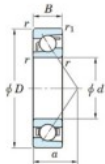

## Deep groove ball bearing single row 7334-FY-JTEKT - 7334-FY-JTEKT

<https://www.123bearing.co.uk/bearing-housing/deep-groove-bearing/single-row/7334-fy-jtekt>

Boundary dimensions

Single row angular bearing

Bearing No.	Boundary dimensions(mm)					Basic load ratings(kN)		Fatigue load limit(kN)		factor	Limiting speed(min-1) Grease lub.
	d	D	B	r(mm)	r1(mm)	Cr	Cor	Cu	f0		
7334B FY	170	360	72	4	1.5	444	444	14.1	-	-	1500

## PRODUCT FEATURES

Brand	JTEKT
N° Ean13	3616060643506
Inside diameter	170 mm
Outside diameter	360 mm
Thickness	72 mm
Limiting speed	2000 rpm
Dynamic load	486 kN
Static load	485 kN
Packaging	1

[contact@123bearing.co.uk](mailto:contact@123bearing.co.uk)