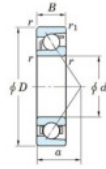

Deep groove ball bearing single row 7234-C-FY-JTEKT - 7234-C-FY-JTEKT

<https://www.123bearing.co.uk/bearing-housing/deep-groove-bearing/single-row/7234-c-fy-jtekt>

Boundary dimensions

Single row angular bearing

Bearing No.	Boundary dimensions(mm)					Basic load ratings(kN)		Fatigue load limits(kN)		factor	Limiting speeds(min-1) Grease lub.
	d	D	B	r(mm)	r1(mm)	Cr	Cor	Cu	10		
7234 FY	170	310	52	4	1.5	340	331	11	-	-	2300

PRODUCT FEATURES

Brand	JTEKT
N° Ean13	3616060643483
Inside diameter	170 mm
Outside diameter	310 mm
Thickness	52 mm
Limiting speed	3100 rpm
Dynamic load	371 kN
Static load	359 kN
Packaging	1

contact@123bearing.co.uk