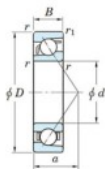

Deep groove ball bearing single row 7034-FY-JTEKT - 7034-FY-JTEKT

<https://www.123bearing.co.uk/bearing-housing/deep-groove-bearing/single-row/7034-fy-jtekt>

Boundary dimensions

Single row angular bearing

Bearing No.	Boundary dimensions(mm)					Basic load ratings(kN)		Fatigue load limit(kN)		Limiting speed(min-1) Grease lub.
	d	D	B	r(mm)	r1(mm)	Cr	C0r	Cu	f0	
7034 FY	170	260	42	2.1	1.1	232	214	7.9	-	2600

PRODUCT FEATURES

Brand	JTEKT
N° Ean13	3616060643445
Inside diameter	170 mm
Outside diameter	260 mm
Thickness	42 mm
Limiting speed	2600 rpm
Dynamic load	232 kN
Static load	214 kN
Packaging	1

contact@123bearing.co.uk