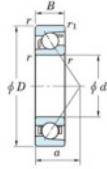

## Deep groove ball bearing single row 7034-B-FY-JTEKT - 7034-B-FY-JTEKT

<https://www.123bearing.co.uk/bearing-housing/deep-groove-bearing/single-row/7034-b-fy-jtekt>

Boundary dimensions

Single row angular bearing

Bearing No.	Boundary dimensions(mm)					Basic load ratings(kN)		Fatigue load limit(kN)		factor	Limiting speeds(min-1) Grease lub.
	d	D	B	r1(mm)	r2(mm)	Cr	C0r	Cu	U		
7034B FY	170	260	42	2.1	1.1	208	193	6.9	-	-	1900

## PRODUCT FEATURES

Brand	JTEKT
N° Ean13	3616060643438
Inside diameter	170 mm
Outside diameter	260 mm
Thickness	42 mm
Limiting speed	1900 rpm
Dynamic load	208 kN
Static load	193 kN
Packaging	1

[contact@123bearing.co.uk](mailto:contact@123bearing.co.uk)