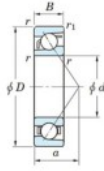

Deep groove ball bearing single row 7934-C-FY-JTEKT - 7934-C-FY-JTEKT

<https://www.123bearing.co.uk/bearing-housing/deep-groove-bearing/single-row/7934-c-fy-jtekt>

Boundary dimensions

Single row angular bearing

Bearing No.	Boundary dimensions(mm)					Basic load ratings(kN)		Fatigue load limit(kN)		factor B	Limiting speeds(min-1) Grease lub.
	d	D	B	r(mm)	r1(mm)	Cr	Cbr	Cu			
7934C FY	170	230	28	2	1	157	151	5.75	16.6		3900

PRODUCT FEATURES

Brand	JTEKT
N° Ean13	3616060643414
Inside diameter	170 mm
Outside diameter	230 mm
Thickness	28 mm
Limiting speed	3900 rpm
Dynamic load	157 kN
Static load	151 kN
Packaging	1

contact@123bearing.co.uk