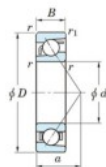

Deep groove ball bearing single row 7232-FY-JTEKT - 7232-FY-JTEKT

<https://www.123bearing.co.uk/bearing-housing/deep-groove-bearing/single-row/7232-fy-jtekt>

Boundary dimensions

Single row angular bearing

Bearing No.	Boundary dimensions(mm)					Basic load ratings(kN)		Fatigue load limit(kN)		factor f0	Limiting speed(min-1) Grease lub.
	d	D	B	r (mm)	r1 (mm)	Cr	C0r	C0	f0		
7232 FY	160	290	48	3	1.1	288	263	9.05	-	-	2500

PRODUCT FEATURES

Brand	JTEKT
N° Ean13	3616060643346
Inside diameter	160 mm
Outside diameter	290 mm
Thickness	48 mm
Limiting speed	2500 rpm
Dynamic load	288 kN
Static load	263 kN
Packaging	1

contact@123bearing.co.uk