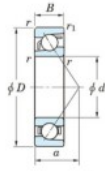

## Deep groove ball bearing single row 7330-B-FY-JTEKT - 7330-B-FY-JTEKT

<https://www.123bearing.co.uk/bearing-housing/deep-groove-bearing/single-row/7330-b-fy-jtekt>

Boundary dimensions

Single row angular bearing

Bearing No.	Boundary dimensions(mm)					Basic load ratings(kN)		Fatigue load limit(kN)	factor	Limiting speeds(min-1) Grease lub.
	d	D	B	r1(mm)	r2(mm)	Cr	C0r	C0		
7330B FY	150	320	65	4	1.5	397	380	12.8	-	1800

## PRODUCT FEATURES

Brand	JTEKT
N° Ean13	3616060643254
Inside diameter	150 mm
Outside diameter	320 mm
Thickness	65 mm
Limiting speed	1800 rpm
Dynamic load	397 kN
Static load	380 kN
Packaging	1

[contact@123bearing.co.uk](mailto:contact@123bearing.co.uk)