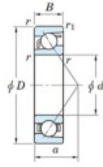

Deep groove ball bearing single row 7230-C-FY-JTEKT - 7230-C-FY-JTEKT

<https://www.123bearing.co.uk/bearing-housing/deep-groove-bearing/single-row/7230-c-fy-jtekt>

Boundary dimensions

Single row angular bearing

Bearing No.	Boundary dimensions(mm)					Basic load ratings(kN)		Fatigue load limit(kN)		factor	Limiting speeds(min-1) Grease lub.
	d	D	B	r1(max)	r2(max)	Cr	C0r	Cu	f0		
7230C FY	150	270	45	3	1.1	338	303	10.8	14.7		3700

PRODUCT FEATURES

Brand	JTEKT
N° Ean13	3616060643247
Inside diameter	150 mm
Outside diameter	270 mm
Thickness	45 mm
Limiting speed	3700 rpm
Dynamic load	338 kN
Static load	303 kN
Packaging	1

contact@123bearing.co.uk