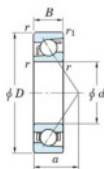

## Deep groove ball bearing single row 7230-FY-JTEKT - 7230-FY-JTEKT

<https://www.123bearing.co.uk/bearing-housing/deep-groove-bearing/single-row/7230-fy-jtekt>

Boundary dimensions

Single row angular bearing

Bearing No.	Boundary dimensions(mm)						Basic load ratings(kN)		Fatigue load limit(kN)		factor	Limiting speeds(min-1) Grease Lub.
	d	D	B	r1(min)	r1(max)	Cr	Cor	Cu	10			
7230 FY	150	270	45	3	1.1	310	280	9.95	-	-	2700	

## PRODUCT FEATURES

Brand	JTEKT
N° Ean13	3616060643230
Inside diameter	150 mm
Outside diameter	270 mm
Thickness	45 mm
Limiting speed	2700 rpm
Dynamic load	310 kN
Static load	280 kN
Packaging	1

[contact@123bearing.co.uk](mailto:contact@123bearing.co.uk)