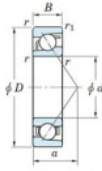

Deep groove ball bearing single row 7230-B-FY-JTEKT - 7230-B-FY-JTEKT

<https://www.123bearing.co.uk/bearing-housing/deep-groove-bearing/single-row/7230-b-fy-jtekt>

Boundary dimensions

Single row angular bearing

Bearing No.	Boundary dimensions(mm)					Basic load ratings(kN)		Fatigue load limit(kN)		factor	Limiting speeds(min-1) Grease lub.
	d	D	B	r(mm)	r1(mm)	Cr	C0r	Cu	U		
7230B FY	150	270	45	3	1.1	281	254	9.05	-	-	2000

PRODUCT FEATURES

Brand	JTEKT
N° Ean13	3616060643223
Inside diameter	150 mm
Inside diameter	5.906" inch
Outside diameter	270 mm
Outside diameter	10.63" inch
Thickness	45 mm
Thickness	1.772" inch
Limiting speed	2000 rpm
Dynamic load	281 kN
Static load	254 kN
Packaging	1