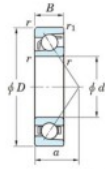

## Deep groove ball bearing single row 7030-B-FY-JTEKT - 7030-B-FY-JTEKT

<https://www.123bearing.co.uk/bearing-housing/deep-groove-bearing/single-row/7030-b-fy-jtekt>

Boundary dimensions

Single row angular bearing

Bearing No.	Boundary dimensions(mm)					Basic load ratings(kN)		Fatigue load limit(kN)		factor	Limiting speed(min-1) Grease lub.
	d	D	B	r1(mm)	r2(mm)	Cr	Cor	Cu	f0		
7030B FY	150	225	35	2.1	1.1	153	138	5.2	-	-	2300

## PRODUCT FEATURES

Brand	JTEKT
N° Ean13	3616060643193
Inside diameter	150 mm
Outside diameter	225 mm
Thickness	35 mm
Limiting speed	2300 rpm
Dynamic load	153 kN
Static load	138 kN
Packaging	1

[contact@123bearing.co.uk](mailto:contact@123bearing.co.uk)